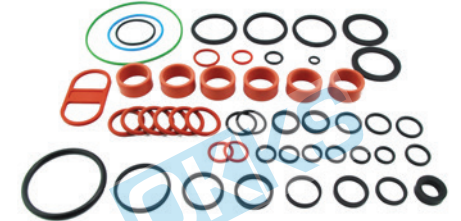

**613A** O-RING TAKIMI  
Volvo  
271130 O-RING SEAL KIT

**613FS** O-RING TAKIMI  
Volvo FS 1700  
O-RING SEAL KIT

**615A** TAKIM CONTA O-RING TAKIMI  
Volvo  
O-RING SEAL KIT

**615A2** ALT TAKIM  
Volvo  
276125 O-RING SEAL KIT

**615D** ALT TAKIM  
Volvo ZDK 102 F  
O-RING SEAL KIT

**615H** KOMPLE TAKIM  
Volvo 100 G  
O-RING SEAL KIT

**615H1** ALT TAKIM  
Volvo 100 G  
276123 O-RING SEAL KIT

**615K** TAKIM CONTA O-RING TAKIMI  
Volvo  
O-RING SEAL KIT

**615L** ALT TAKIM  
Volvo 100 A  
276122 O-RING SEAL KIT

**615LB** TAKIM CONTA O-RING TAKIMI  
Volvo  
O-RING SEAL KIT

**615M** ALT TAKIM CONTA LASTIK TAKIMI  
Volvo 120  
O-RING SEAL KIT

**616A** ALT TAKIM  
Volvo  
876371 O-RING SEAL KIT